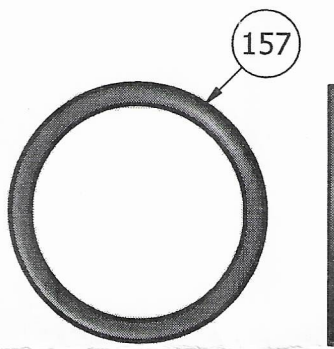

CD Switching Valve #04181001 Seal Kit

#04181001 Seal Kit CD Switching Valve		
#ID	PART NUMBER	DESCRIPTION
142	84387800	O-Ring 916 Buna 90
145	84380200	O-Ring 210 Buna 90
152	84387400	O-Ring 912 Buna 90
154	84379800	208 O-Ring 208 Urethane
155	84378200	O-Ring 126 Buna 90
158	84382200	O-Ring 216 Buna 90
162	84376200	O-Ring 111 Buna 90
163	84382400	O-Ring 216 Urethane
165	84387000	O-Ring 908 Buna 90
171	84378800	206 O-Ring Buna 90
157	84391600	O-Ring Back-Up 8-216 Buna 90
174	1903101	O-Ring 216 Back-Up Nylatron

 MAY 23 2013

Keith Mfg. Co.

6/16/10 JC

#4181001 Seal Kit Parts List

CD Switching Valve

Dr. No. #41810

#04181001 Seal Kit CD Switching Valve

84387800
O-Ring 916
1/Valve

84380200
O-Ring 210
1/Valve

84387400
O-Ring 912
3/Valve

84378200
O-Ring 126
2/Valve

84391600
O-Ring 8-216
Back-Up Buna 90
2/Valve

84379800
O-Ring 208 Urethane
2/Valve

84382400
O-Ring 216 Urethane
2/Valve

84376200
O-Ring 111
11/Valve

84382200
O-Ring 216
2/Valve

84378800
O-Ring 206
1/Valve

01903101
O-Ring 216 Back-Up Nylatron
2/Valve

84387000
O-Ring 908
6/Valve

SECTION A-A
SCALE 1 : 1

Keith Mfg. Co.
6/16/10 JC
#4181001 Seal Kit Parts List
CD Switching Valve
Dr. No. #41810