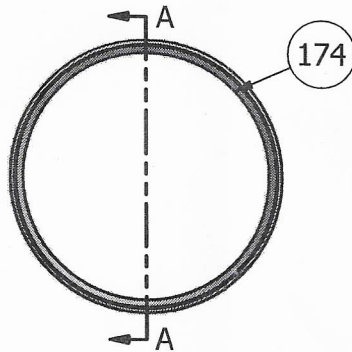

84380200
O-Ring 210
1/Valve

84387400
O-Ring 912
3/Valve

84378200
O-Ring 126
2/Valve

84391600
O-Ring 8-216
Back-Up Buna 90
2/Valve

84379800
O-Ring 208 Urethane
2/Valve

84382400
O-Ring 216 Urethane
2/Valve

84376200
O-Ring 111
11/Valve

84382200
O-Ring 216
2/Valve

84378800
O-Ring 206
1/Valve

01903101
O-Ring 216 Back-Up Nylatron
2/Valve

84387000
O-Ring 908
6/Valve

SECTION A-A
SCALE 1 : 1

Keith Mfg. Co.
6/16/10 JC
#4181001 Seal Kit Parts List
CD Switching Valve
Dr. No. #41810