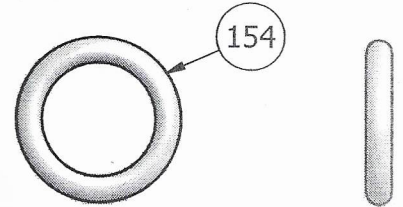

84380200
O-Ring 210
1/Valve

84387400
O-Ring 912
3/Valve

84378200
O-Ring 126
2/Valve

84391600
O-Ring 8-216
Back-Up Buna 90
2/Valve

84379800
O-Ring 208 Urethane
2/Valve

84382400
O-Ring 216 Urethane
2/Valve

84376200
O-Ring 111
11/Valve

84382200
O-Ring 216
2/Valve

84378800
O-Ring 206
1/Valve

01903101
O-Ring 216 Back-Up Nylatron
2/Valve

84387000
O-Ring 908
6/Valve

SECTION A-A
SCALE 1 : 1

Keith Mfg. Co.
6/16/10 JC
#4181001 Seal Kit Parts List
CD Switching Valve
Dr. No. #41810