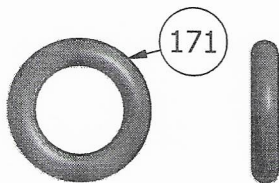

84380200
O-Ring 210
1/Valve

84387400
O-Ring 912
3/Valve

84378200
O-Ring 126
2/Valve

84391600
O-Ring 8-216
Back-Up Buna 90
2/Valve

84379800
O-Ring 208 Urethane
2/Valve

84382400
O-Ring 216 Urethane
2/Valve

84376200
O-Ring 111
11/Valve

84382200
O-Ring 216
2/Valve

84378800
O-Ring 206
1/Valve

01903101
O-Ring 216 Back-Up Nylatron
2/Valve

84387000
O-Ring 908
6/Valve

SECTION A-A
SCALE 1 : 1

Keith Mfg. Co.
6/16/10 JC
#4181001 Seal Kit Parts List
CD Switching Valve
Dr. No. #41810