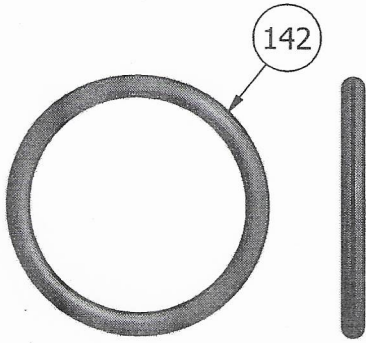

CD Switching Valve #04181001 Seal Kit

#04181001 Seal Kit CD Switching Valve		
#ID	PART NUMBER	DESCRIPTION
142	84387800	O-Ring 916 Buna 90
145	84380200	O-Ring 210 Buna 90
152	84387400	O-Ring 912 Buna 90
154	84379800	208 O-Ring 208 Urethane
155	84378200	O-Ring 126 Buna 90
158	84382200	O-Ring 216 Buna 90
162	84376200	O-Ring 111 Buna 90
163	84382400	O-Ring 216 Urethane
165	84387000	O-Ring 908 Buna 90
171	84378800	206 O-Ring Buna 90
157	84391600	O-Ring Back-Up 8-216 Buna 90
174	1903101	O-Ring 216 Back-Up Nylatron

 MAY 23 2013

Keith Mfg. Co.

6/16/10 JC

#4181001 Seal Kit Parts List

CD Switching Valve

Dr. No. #41810

#04181001 Seal Kit CD Switching Valve

84387800
O-Ring 916
1/Valve

84380200
O-Ring 210
1/Valve

84387400
O-Ring 912
3/Valve

84378200
O-Ring 126
2/Valve

84391600
O-Ring 8-216
Back-Up Buna 90
2/Valve

84379800
O-Ring 208 Urethane
2/Valve

84382400
O-Ring 216 Urethane
2/Valve

84376200
O-Ring 111
11/Valve

84382200
O-Ring 216
2/Valve

84378800
O-Ring 206
1/Valve

01903101
O-Ring 216 Back-Up Nylatron
2/Valve

84387000
O-Ring 908
6/Valve

SECTION A-A
SCALE 1 : 1

Keith Mfg. Co.
6/16/10 JC
#4181001 Seal Kit Parts List
CD Switching Valve
Dr. No. #41810