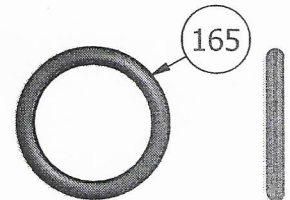

84380200
O-Ring 210
1/Valve

84387400
O-Ring 912
3/Valve

84378200
O-Ring 126
2/Valve

84391600
O-Ring 8-216
Back-Up Buna 90
2/Valve

84379800
O-Ring 208 Urethane
2/Valve

84382400
O-Ring 216 Urethane
2/Valve

84376200
O-Ring 111
11/Valve

84382200
O-Ring 216
2/Valve

84378800
O-Ring 206
1/Valve

01903101
O-Ring 216 Back-Up Nylatron
2/Valve

84387000
O-Ring 908
6/Valve

SECTION A-A
SCALE 1 : 1

Keith Mfg. Co.
6/16/10 JC
#4181001 Seal Kit Parts List
CD Switching Valve
Dr. No. #41810