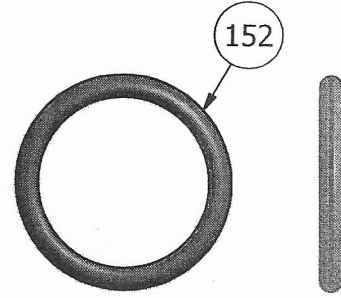

CD Switching Valve #04181001 Seal Kit

#04181001 Seal Kit CD Switching Valve		
#ID	PART NUMBER	DESCRIPTION
142	84387800	O-Ring 916 Buna 90
145	84380200	O-Ring 210 Buna 90
152	84387400	O-Ring 912 Buna 90
154	84379800	208 O-Ring 208 Urethane
155	84378200	O-Ring 126 Buna 90
158	84382200	O-Ring 216 Buna 90
162	84376200	O-Ring 111 Buna 90
163	84382400	O-Ring 216 Urethane
165	84387000	O-Ring 908 Buna 90
171	84378800	206 O-Ring Buna 90
157	84391600	O-Ring Back-Up 8-216 Buna 90
174	1903101	O-Ring 216 Back-Up Nylatron

 MAY 23 2013

Keith Mfg. Co.

6/16/10 JC

#4181001 Seal Kit Parts List

CD Switching Valve

Dr. No. #41810

#04181001 Seal Kit CD Switching Valve

84387800
O-Ring 916
1/Valve

84380200
O-Ring 210
1/Valve

84387400
O-Ring 912
3/Valve

84378200
O-Ring 126
2/Valve

84391600
O-Ring 8-216
Back-Up Buna 90
2/Valve

84379800
O-Ring 208 Urethane
2/Valve

84382400
O-Ring 216 Urethane
2/Valve

84376200
O-Ring 111
11/Valve

84382200
O-Ring 216
2/Valve

84378800
O-Ring 206
1/Valve

01903101
O-Ring 216 Back-Up Nylatron
2/Valve

84387000
O-Ring 908
6/Valve

SECTION A-A
SCALE 1 : 1

Keith Mfg. Co.
6/16/10 JC
#4181001 Seal Kit Parts List
CD Switching Valve
Dr. No. #41810