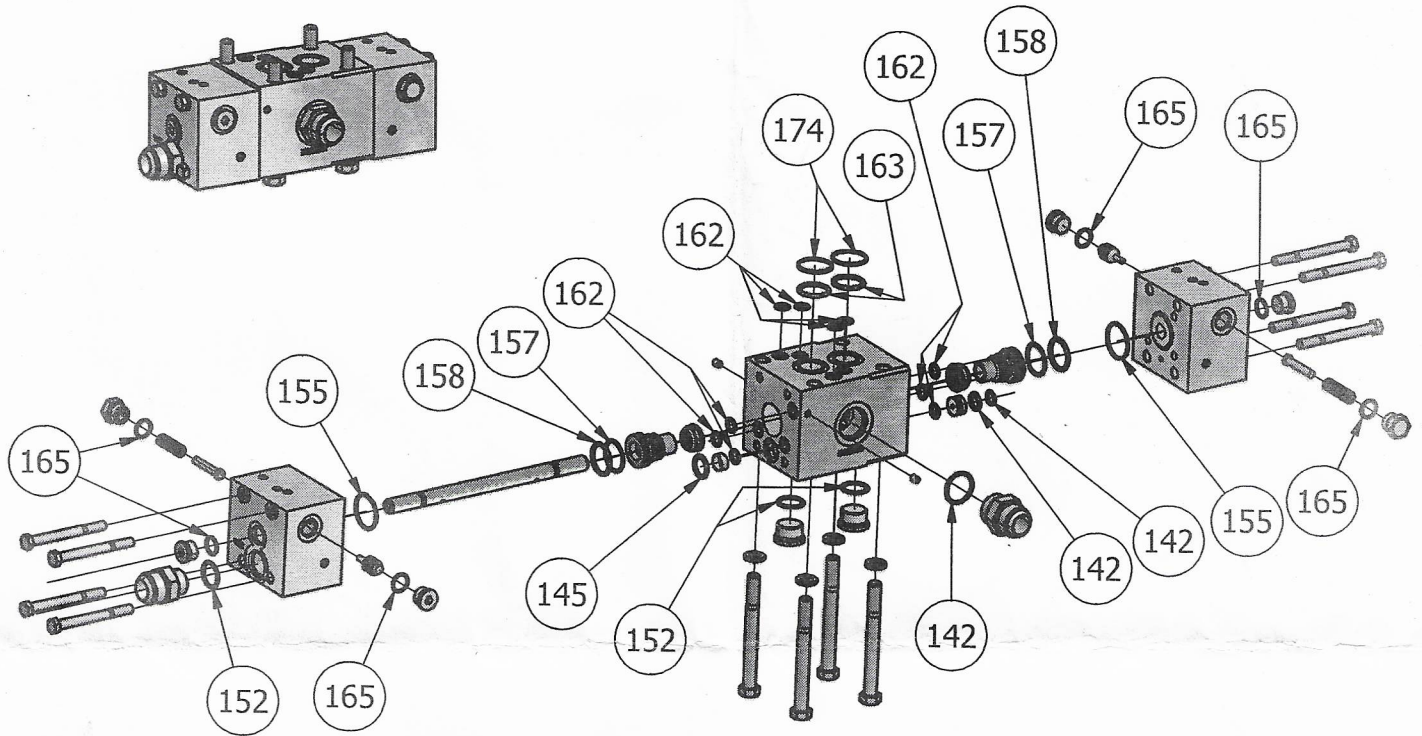

CD Switching Valve #04181001 Seal Kit

#04181001 Seal Kit CD Switching Valve		
#ID	PART NUMBER	DESCRIPTION
142	84387800	O-Ring 916 Buna 90
145	84380200	O-Ring 210 Buna 90
152	84387400	O-Ring 912 Buna 90
154	84379800	208 O-Ring 208 Urethane
155	84378200	O-Ring 126 Buna 90
158	84382200	O-Ring 216 Buna 90
162	84376200	O-Ring 111 Buna 90
163	84382400	O-Ring 216 Urethane
165	84387000	O-Ring 908 Buna 90
171	84378800	206 O-Ring Buna 90
157	84391600	O-Ring Back-Up 8-216 Buna 90
174	1903101	O-Ring 216 Back-Up Nylatron

 MAY 23 2013

Keith Mfg. Co.

6/16/10 JC

#4181001 Seal Kit Parts List

CD Switching Valve

Dr. No. #41810

#04181001 Seal Kit CD Switching Valve

84387800
O-Ring 916
1/Valve

84380200
O-Ring 210
1/Valve

84387400
O-Ring 912
3/Valve

84378200
O-Ring 126
2/Valve

84391600
O-Ring 8-216
Back-Up Buna 90
2/Valve

84379800
O-Ring 208 Urethane
2/Valve

84382400
O-Ring 216 Urethane
2/Valve

84376200
O-Ring 111
11/Valve

84382200
O-Ring 216
2/Valve

84378800
O-Ring 206
1/Valve

01903101
O-Ring 216 Back-Up Nylatron
2/Valve

84387000
O-Ring 908
6/Valve

SECTION A-A
SCALE 1 : 1

Keith Mfg. Co.
6/16/10 JC
#4181001 Seal Kit Parts List
CD Switching Valve
Dr. No. #41810