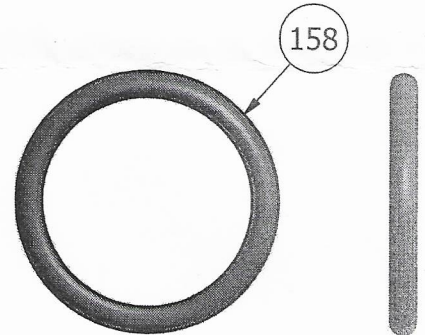

84380200
O-Ring 210
1/Valve

84387400
O-Ring 912
3/Valve

84378200
O-Ring 126
2/Valve

84391600
O-Ring 8-216
Back-Up Buna 90
2/Valve

84379800
O-Ring 208 Urethane
2/Valve

84382400
O-Ring 216 Urethane
2/Valve

84376200
O-Ring 111
11/Valve

84382200
O-Ring 216
2/Valve

84378800
O-Ring 206
1/Valve

01903101
O-Ring 216 Back-Up Nylatron
2/Valve

84387000
O-Ring 908
6/Valve

SECTION A-A
SCALE 1 : 1

Keith Mfg. Co.
6/16/10 JC
#4181001 Seal Kit Parts List
CD Switching Valve
Dr. No. #41810