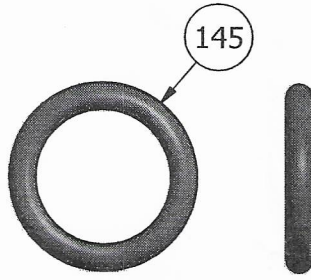

CD Switching Valve #04181001 Seal Kit

#04181001 Seal Kit CD Switching Valve		
#ID	PART NUMBER	DESCRIPTION
142	84387800	O-Ring 916 Buna 90
145	84380200	O-Ring 210 Buna 90
152	84387400	O-Ring 912 Buna 90
154	84379800	208 O-Ring 208 Urethane
155	84378200	O-Ring 126 Buna 90
158	84382200	O-Ring 216 Buna 90
162	84376200	O-Ring 111 Buna 90
163	84382400	O-Ring 216 Urethane
165	84387000	O-Ring 908 Buna 90
171	84378800	206 O-Ring Buna 90
157	84391600	O-Ring Back-Up 8-216 Buna 90
174	1903101	O-Ring 216 Back-Up Nylatron

 MAY 23 2013

Keith Mfg. Co.

6/16/10 JC

#4181001 Seal Kit Parts List

CD Switching Valve

Dr. No. #41810

#04181001 Seal Kit CD Switching Valve

84387800
O-Ring 916
1/Valve

84380200
O-Ring 210
1/Valve

84387400
O-Ring 912
3/Valve

84378200
O-Ring 126
2/Valve

84391600
O-Ring 8-216
Back-Up Buna 90
2/Valve

84379800
O-Ring 208 Urethane
2/Valve

84382400
O-Ring 216 Urethane
2/Valve

84376200
O-Ring 111
11/Valve

84382200
O-Ring 216
2/Valve

84378800
O-Ring 206
1/Valve

01903101
O-Ring 216 Back-Up Nylatron
2/Valve

84387000
O-Ring 908
6/Valve

SECTION A-A
SCALE 1 : 1

Keith Mfg. Co.
6/16/10 JC
#4181001 Seal Kit Parts List
CD Switching Valve
Dr. No. #41810