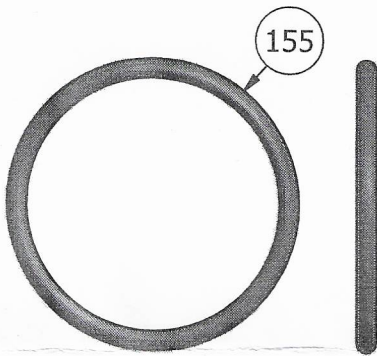

CD Switching Valve #04181001 Seal Kit

#04181001 Seal Kit CD Switching Valve		
#ID	PART NUMBER	DESCRIPTION
142	84387800	O-Ring 916 Buna 90
145	84380200	O-Ring 210 Buna 90
152	84387400	O-Ring 912 Buna 90
154	84379800	208 O-Ring 208 Urethane
155	84378200	O-Ring 126 Buna 90
158	84382200	O-Ring 216 Buna 90
162	84376200	O-Ring 111 Buna 90
163	84382400	O-Ring 216 Urethane
165	84387000	O-Ring 908 Buna 90
171	84378800	206 O-Ring Buna 90
157	84391600	O-Ring Back-Up 8-216 Buna 90
174	1903101	O-Ring 216 Back-Up Nylatron

 MAY 23 2013

Keith Mfg. Co.

6/16/10 JC

#4181001 Seal Kit Parts List

CD Switching Valve

Dr. No. #41810

#04181001 Seal Kit CD Switching Valve

84387800
O-Ring 916
1/Valve

84380200
O-Ring 210
1/Valve

84387400
O-Ring 912
3/Valve

84378200
O-Ring 126
2/Valve

84391600
O-Ring 8-216
Back-Up Buna 90
2/Valve

84379800
O-Ring 208 Urethane
2/Valve

84382400
O-Ring 216 Urethane
2/Valve

84376200
O-Ring 111
11/Valve