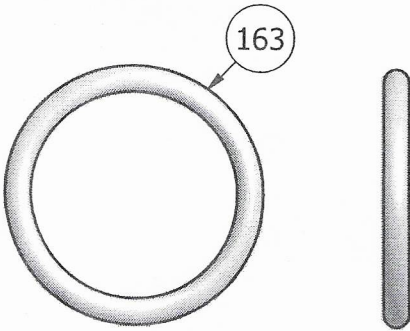

CD Switching Valve #04181001 Seal Kit

#04181001 Seal Kit CD Switching Valve		
#ID	PART NUMBER	DESCRIPTION
142	84387800	O-Ring 916 Buna 90
145	84380200	O-Ring 210 Buna 90
152	84387400	O-Ring 912 Buna 90
154	84379800	208 O-Ring 208 Urethane
155	84378200	O-Ring 126 Buna 90
158	84382200	O-Ring 216 Buna 90
162	84376200	O-Ring 111 Buna 90
163	84382400	O-Ring 216 Urethane
165	84387000	O-Ring 908 Buna 90
171	84378800	206 O-Ring Buna 90
157	84391600	O-Ring Back-Up 8-216 Buna 90
174	1903101	O-Ring 216 Back-Up Nylatron

 MAY 23 2013

Keith Mfg. Co.

6/16/10 JC

#4181001 Seal Kit Parts List

CD Switching Valve

Dr. No. #41810

#04181001 Seal Kit CD Switching Valve

84387800
O-Ring 916
1/Valve

84380200
O-Ring 210
1/Valve

84387400
O-Ring 912
3/Valve

84378200
O-Ring 126
2/Valve

84391600
O-Ring 8-216
Back-Up Buna 90
2/Valve

84379800
O-Ring 208 Urethane
2/Valve

84382400
O-Ring 216 Urethane
2/Valve

84376200
O-Ring 111
11/Valve

84382200
O-Ring 216
2/Valve

84378800
O-Ring 206
1/Valve

01903101
O-Ring 216 Back-Up Nylatron
2/Valve

84387000
O-Ring 908
6/Valve

SECTION A-A
SCALE 1 : 1

Keith Mfg. Co.
6/16/10 JC
#4181001 Seal Kit Parts List
CD Switching Valve
Dr. No. #41810