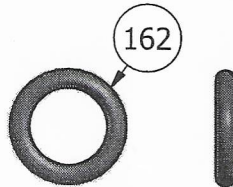

 MAY 23 2013

Keith Mfg. Co.

6/16/10 JC

#4181001 Seal Kit Parts List

CD Switching Valve

Dr. No. #41810

#04181001 Seal Kit CD Switching Valve

84387800
O-Ring 916
1/Valve

84380200
O-Ring 210
1/Valve

84387400
O-Ring 912
3/Valve

84378200
O-Ring 126
2/Valve

84391600
O-Ring 8-216
Back-Up Buna 90
2/Valve

84379800
O-Ring 208 Urethane
2/Valve

84382400
O-Ring 216 Urethane
2/Valve

84376200
O-Ring 111
11/Valve

84382200
O-Ring 216
2/Valve

84378800
O-Ring 206
1/Valve

01903101
O-Ring 216 Back-Up Nylatron
2/Valve

84387000
O-Ring 908
6/Valve

SECTION A-A
SCALE 1 : 1

Keith Mfg. Co.
6/16/10 JC
#4181001 Seal Kit Parts List
CD Switching Valve
Dr. No. #41810